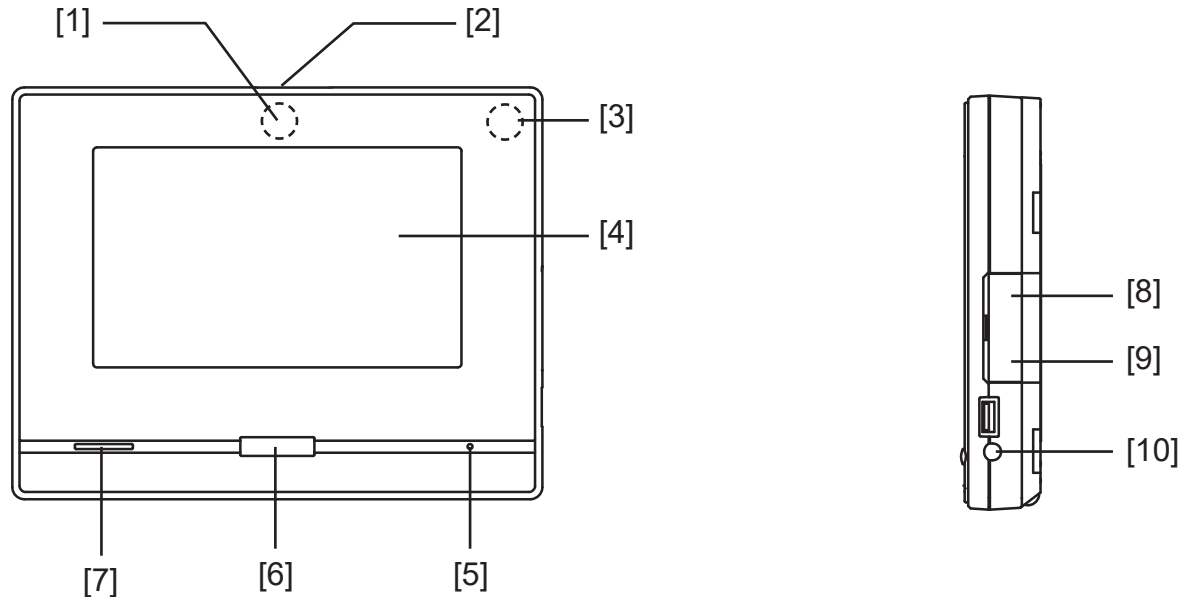

IX-MV7

Hands-free Touchscreen Master Station for the IX Series

FEATURE CALL-OUT:

FEATURE CALL-OUT DEFINITIONS

- [1] Camera
- [2] Privacy mask cover (on top)
- [3] Status indicator light (orange/blue)
- [4] 7" Touchscreen (LCD)
- [5] Microphone
- [6] Home button
- [7] Speaker
- [8] Reset button (under door)
- [9] Slot for microSD card (under door)
- [10] 3.5mm stereo mini jack

SPECIFICATIONS

- Power Source: PoE (IEEE 802.3af class 0)
- Power Draw: 4.32 Watts
- Camera: 1/3" CMOS 720p
- Min. illumination: 5 lux
- Audio Codec: G.711 (μ -law, A-law), G.722
- Video Codec: H.264/AVC, Motion JPEG
- Protocols: IPv4, IPv6, TCP, UDP, SIP, HTTP, HTTPS, RTSP, RTP, RTCP, IGMP, MLD, SMTP, FTP, DHCP, NTP, DNS
- Port Security: IEEE 802.1X
- Operating Temp: 32° ~ 104°F (0° ~ 40°C)
- Dimensions: 6-3/4" H x 8-11/16" W x 1-1/4" D