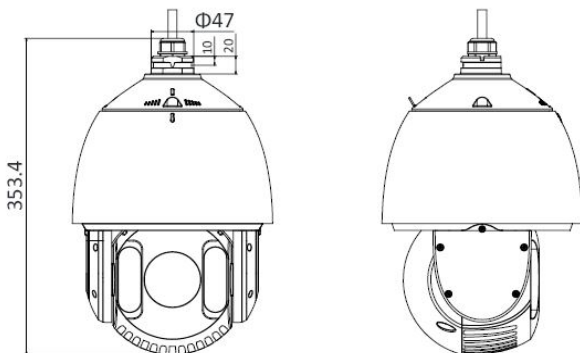

Physical Interfaces:

Specification: